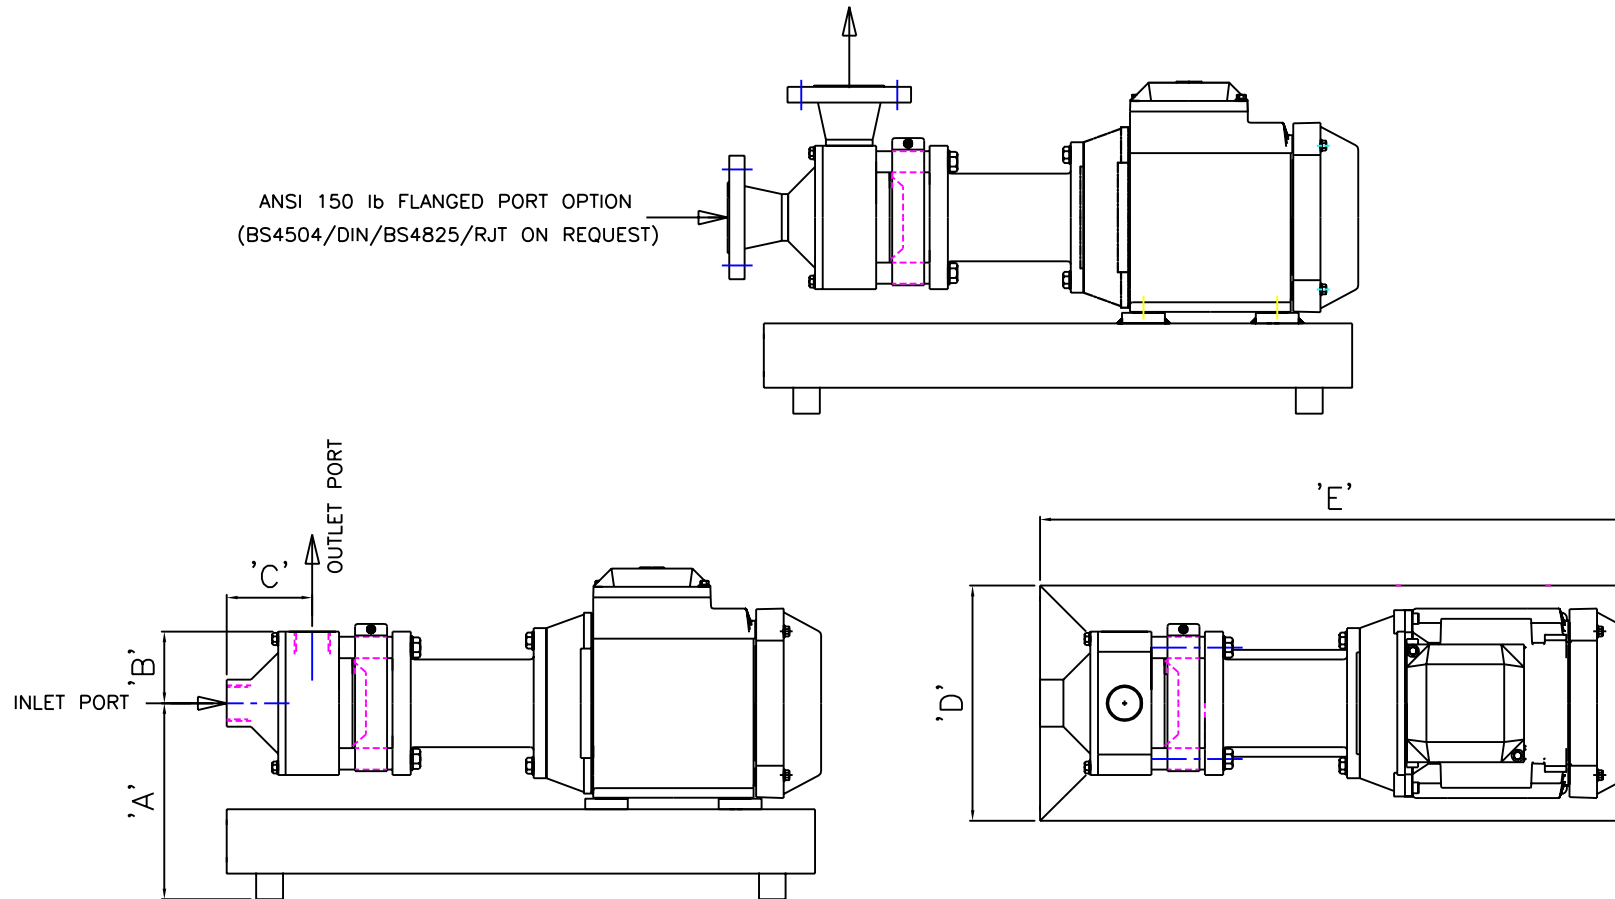

ANSI 150 lb FLANGED PORT OPTION
(BS4504/DIN/BS4825/RJT ON REQUEST)

MIXER DIMENSIONS - DISTROMIX INLINE MIXERS

Model Number	Standard Drive Power	Centre Height	Port Centres	Port Centres	Overall Width	Overall Length	Port Sizes	Weight
	kw	A mm	B mm	C mm	D mm	E mm	Nominal	kg
DC50	1.1	145	50	55	200	450	3/4"	20
DC75	2.2	165	65	65	220	550	1"	36
DC100	4.0	190	85	85	380	700	1.1/2"	65
DC125	11	210	105	105	430	870	2"	140
DC150	22	260	125	110	500	1080	2.1/2"	255
DC175	30	280	145	120	550	1250	2.1/2"	385
DC200	37	300	165	145	600	1400	3"	440